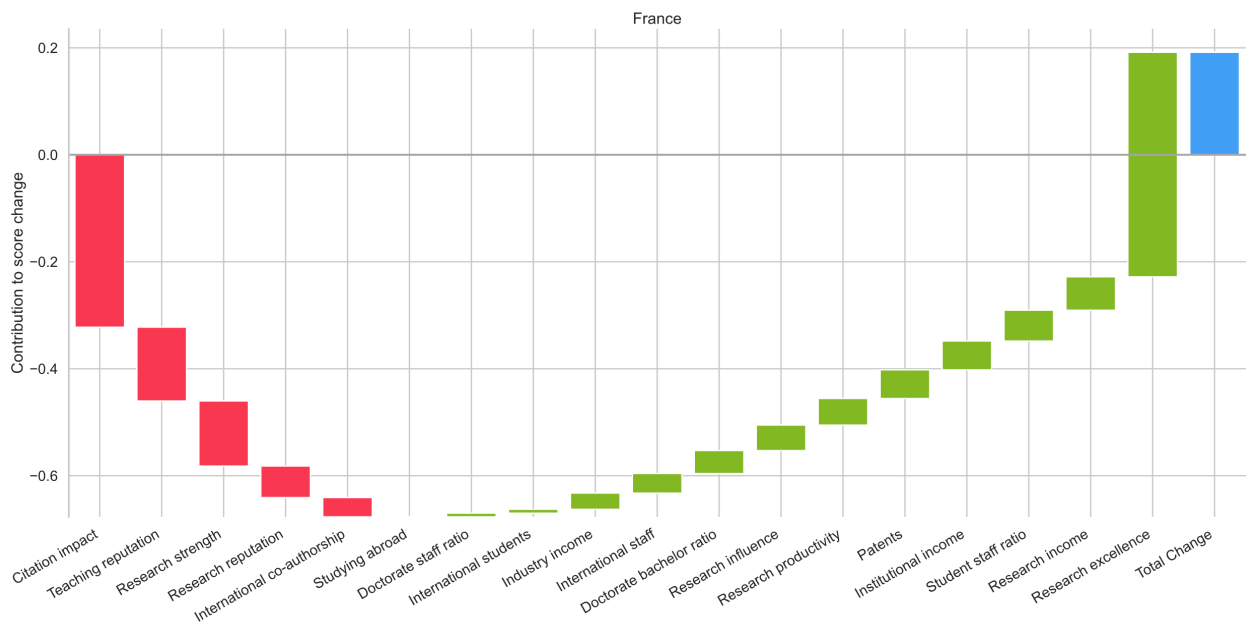

If you reproduce any part of these ranking tables or charts, please attribute it to “Times Higher Education World University Rankings”, and link to the full list on our website (live from 01:01 France time, Wednesday 9 October)

The *THE World University Rankings 2025* are the most comprehensive, rigorous and balanced global ranking assessing research-intensive universities across 18 performance indicators (metrics), which are divided into five pillars, covering their core missions of teaching, research, knowledge transfer and internationalisation.

Waterfall analysis showing French universities’ performance – this and last year – across the 18 metrics in THE’s World University Rankings

Compared with the rest of Europe, France is behind in three of the four research quality metrics: citation impact, research strength and research influence.