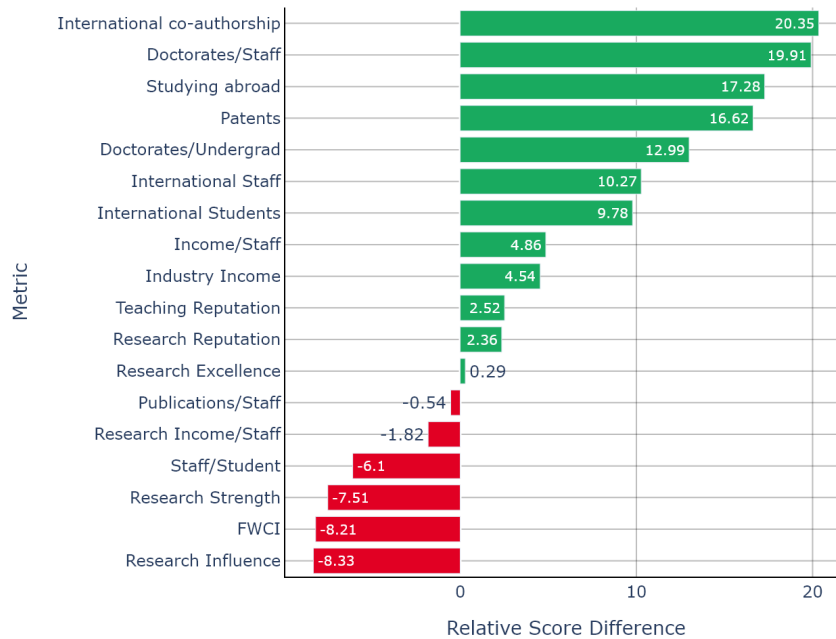

France vs Europe Metric Relative Score Difference 2025

Phil Baty, Times

Higher Education’s chief global affairs officer, said: “French higher education isn’t just competing with institutions in Europe but with universities in the rest of the world, many of which are investing heavily and strengthening rapidly. Despite the French HE sector improving its overall score from last year, competition is so tough that significant improvements must be made just to stand still. France improved on most of our performance pillars improved this year, but the sector’s research quality is in declining relative to the world, with millions of Euros cut from French universities’ research budget not boding well for the future.”

Europe has long had a good showing in THE’s World University Rankings with 684 ranked institutions this year – the second most represented continent after Asia. Within Europe, the best represented countries are nearly all in Western Europe. The UK has 107 ranked universities, Italy and Spain have 55, France and Germany have 50.

However, Europe’s representation in the elite end of the rankings has been shrinking over time. It now has 91 of the top 200 universities, a drop of 8 universities, from 99, in 2019.

On average, when comparing the top 10 European countries with the most ranked universities, Germany, UK, and Italy have the best research quality scores on the continent. The UK leads the continent in international outlook, followed by France and Germany. France, Germany and Italy all beat the UK in industry score, reflecting stronger collaboration between their higher education sectors and industry.

The world’s best higher education institution is the University of Oxford, which has maintained the top spot for a record nine years in a row. Massachusetts Institute of Technology is the second highest ranked university in the world and in third place is Harvard University.